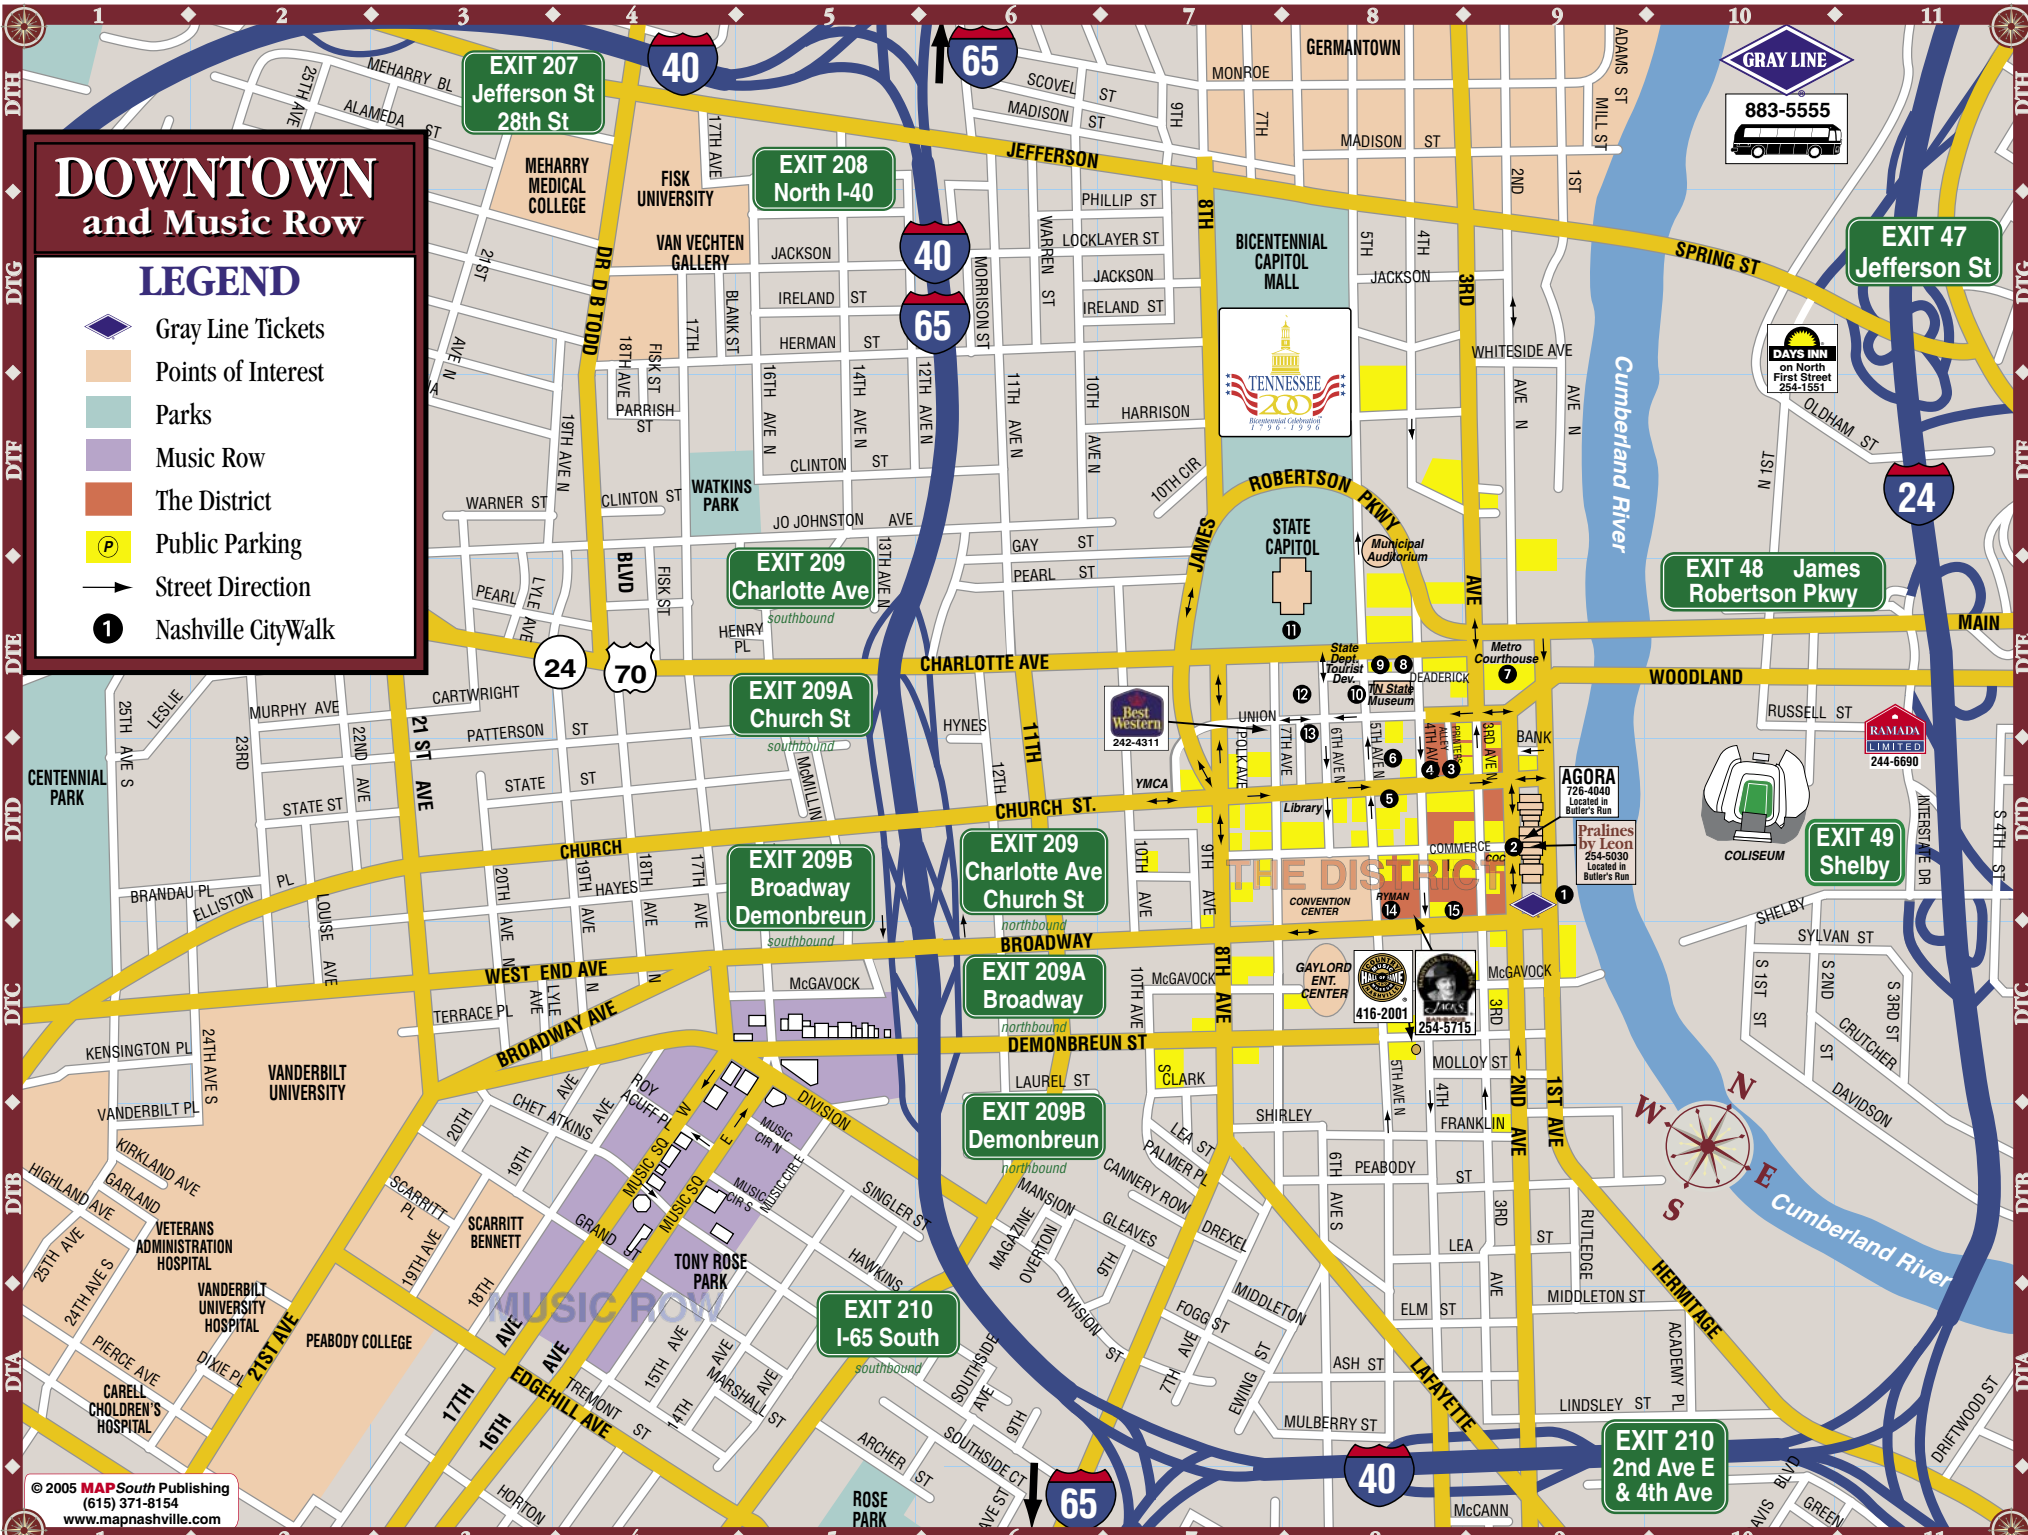

# DOWNTOWN and Music Row

## LEGEND

-  Gray Line Tickets
-  Points of Interest
-  Parks
-  Music Row
-  The District
-  Public Parking
-  Street Direction
-  Nashville CityWalk

**GRAY LINE**  
883-5555

**DAYS INN**  
on North  
First Street  
254-1551

**EXIT 48 James  
Robertson Pkwy**

**RAMADA LIMITED**  
244-6690

**EXIT 49  
Shelby**

**AGORA**  
726-4040  
Located in  
Buller's Run

**Pralines  
by Leon**  
254-5030  
Located in  
Buller's Run

**TENNESSEE  
200**  
Bicentennial Celebration  
1796-1996

**STATE CAPITOL**

**Best Western**  
242-4311

**GAYLORD ENT. CENTER**  
416-2001

**254-5715**